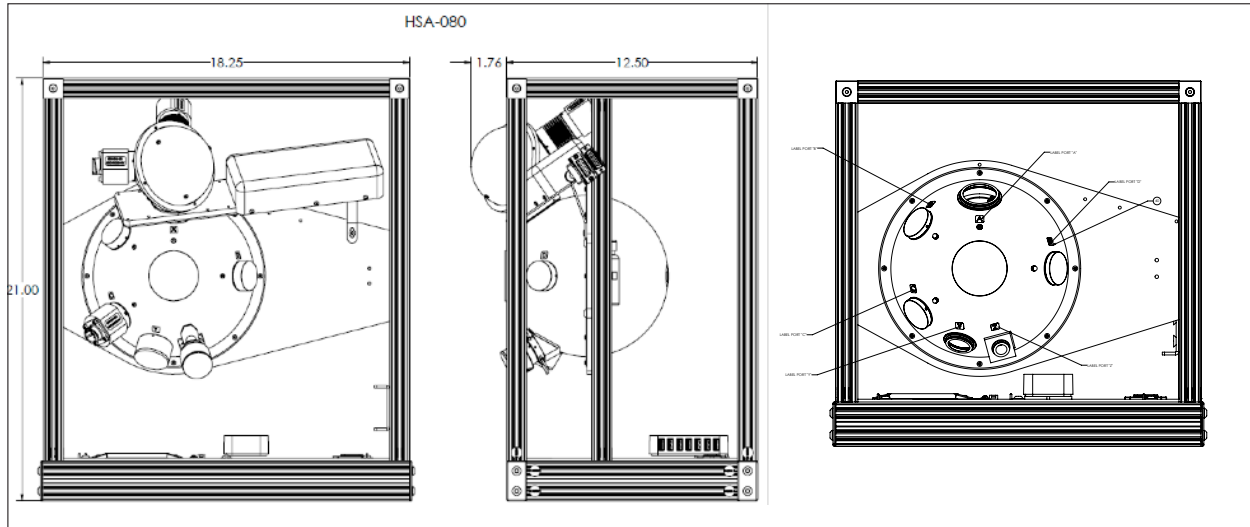

HSA-080 Dimensional Drawing