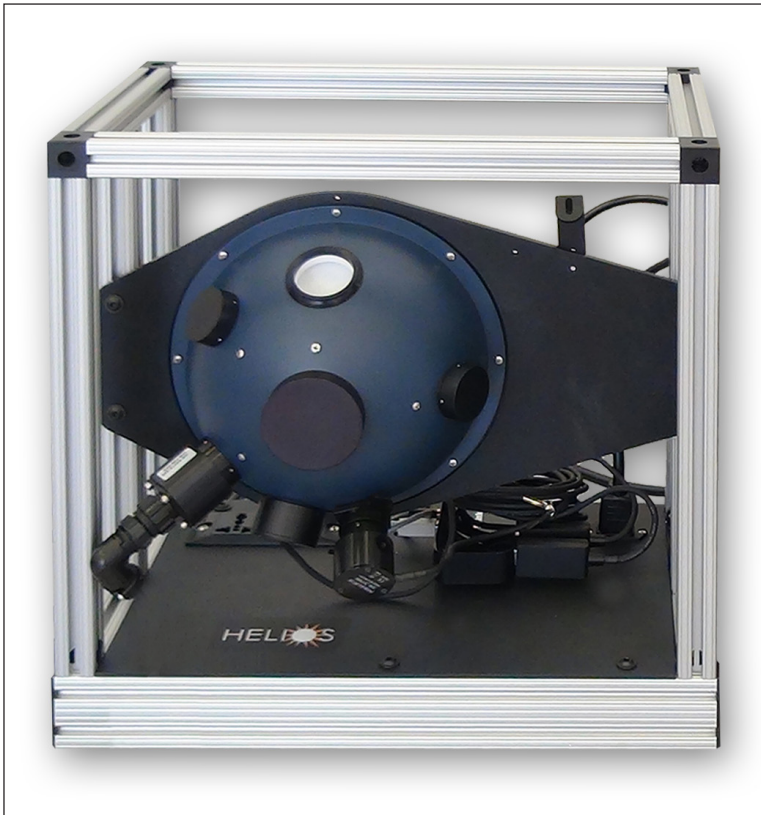

## VALUE

Rugged cage design provides protection and support for HELIOS components and systems

Spectrafect® and Spectralon® sphere material options

Many additional ports for current and future requirements

Spectrafect touch-up paint and tool kit

Optional travel cases for spheres may be added

Optional Dark-Kit for enclosing HELIOS Sphere Cages to minimize stray light

The HELIOS Sphere Assembly (HSA) is an innovative robust chassis to carry the integrating sphere and provide a home and hub for our optical and electrical components. The HSA features the Cage, a unique channeled aluminum structure designed for mounting and protection of our systems during bench top laboratory use or field use. There are (5) sphere models available to suit different sizes of apertures, spectral ranges and environmental testing needs.