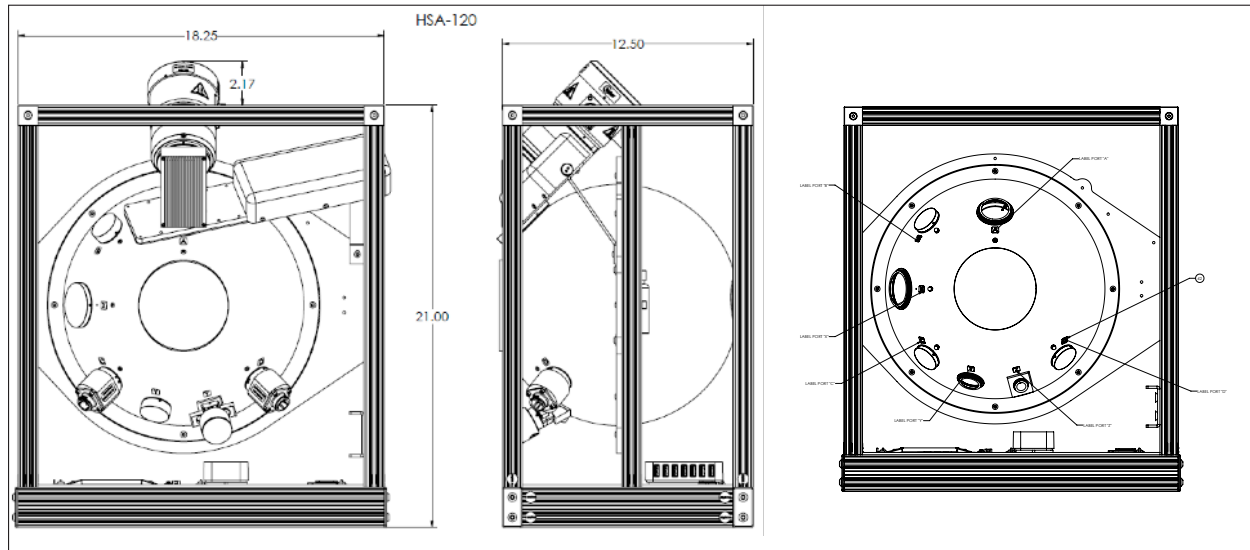

HSA-120 Dimensional Drawing