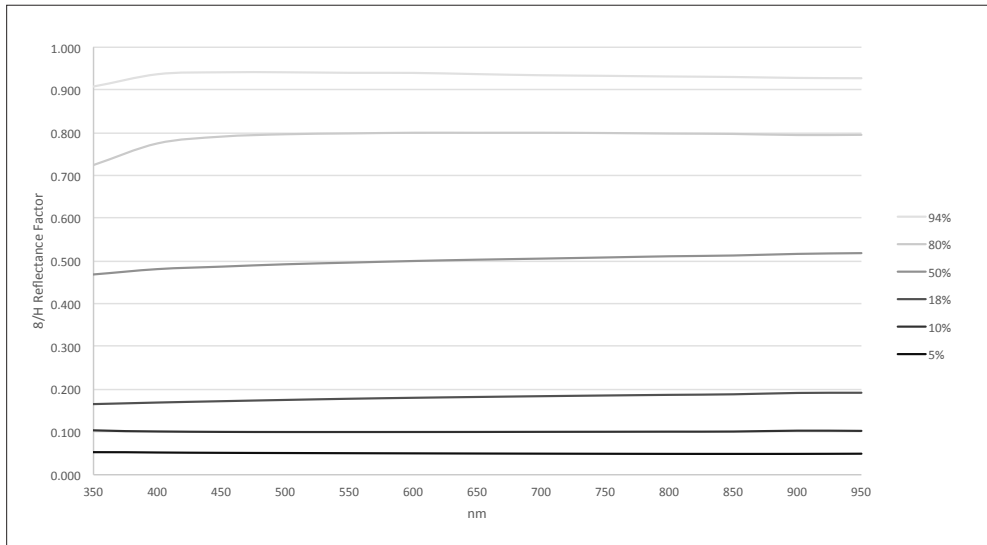

Permaflect® Diffuse Reflectance Targets

Highly durable, lightweight targets up to 125 x 245 cm

No Other Options Compare

- Lightweight
- Uniform
- Tailorable
- Durable
- Easy to Clean

Ideal for These Applications

If your grey target solutions do not meet these requirements, you need Permaflect.

Typical 8/H Reflectance Factors of Permafect

Permafect-X (%)	5%	10%	18%	50%	80%	94%
Variance from Average in absolute reflectance	+/- 1% (4% to 6%)	+/- 1% (9% to 11%)	+/- 1% (17% to 19%)	+/- 1.5% (48.5% to 51.5%)	+/- 1% (79% to 81%)	+3%/- 0% (94% to 97%)
Typical Flatness: Peak to peak from 350 nm to 950 nm	0%	0%	3%	5%	8%	3%
Uniformity:						
0.5 m x 0.5 m at 600 nm	+/- 1%	+/- 1%	+/- 1%	+/- 1.5%	+/- 1%	+/- 1%
1.0 m x 1.0 m at 600 nm	+/- 1%	+/- 1%	+/- 1%	+/- 1.5%	+/- 1%	+/- 1%
1.5 m x 1.5 m at 600 nm	+/- 1%	+/- 1%	+/- 1%	+/- 1.5%	+/- 1%	+/- 1%
1.2 m x 2.4 m at 600 nm	+/- 1%	+/- 1%	+/- 1%	+/- 1.5%	+/- 1%	+/- 1%