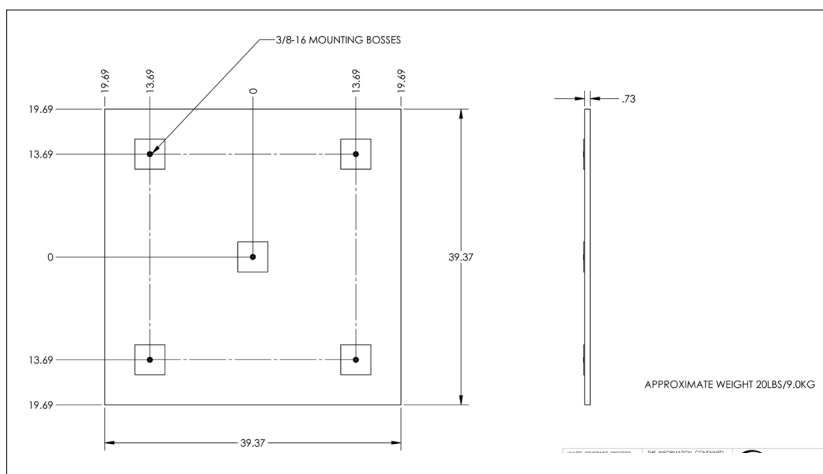

1.0 m x 1.0 m Informational Drawing

Permaflect® Targets Unframed With Mounting

MODEL	DESCRIPTION	PART NUMBER
PFT-05-05M-UF-WM	Permaflect 5% 0.5M X 0.5M Unframed w/mounting	AA-01391-005
PFT-05-12M24M-UF-WM	Permaflect 5% 1.2M X 2.4M Unframed w/mounting	AA-01394-005
PFT-05-15M-UF-WM	Permaflect 5% 1.5M X 1.5M Unframed w/mounting	AA-01393-005
PFT-05-1M-UF-WM	Permaflect 5% 1.0M X 1.0M Unframed w/mounting	AA-01392-005
PFT-10-05M-UF-WM	Permaflect 10% 0.5M X 0.5M Unframed w/mounting	AA-01391-010
PFT-10-12M24M-UF-WM	Permaflect 10% 1.2M X 2.4M Unframed w/mounting	AA-01394-010
PFT-10-15M-UF-WM	Permaflect 10% 1.5M X 1.5M Unframed w/mounting	AA-01393-010
PFT-10-1M-UF-WM	Permaflect 10% 1.0M X 1.0M Unframed w/mounting	AA-01392-010
PFT-18-05M-UF-WM	Permaflect 18% 0.5M X 0.5M Unframed w/mounting	AA-01391-018
PFT-18-12M24M-UF-WM	Permaflect 18% 1.2M X 2.4M Unframed w/mounting	AA-01394-018
PFT-18-15M-UF-WM	Permaflect 18% 1.5M X 1.5M Unframed w/mounting	AA-01393-018
PFT-18-1M-UF-WM	Permaflect 18% 1.0M X 1.0M Unframed w/mounting	AA-01392-018
PFT-50-05M-UF-WM	Permaflect 50% 0.5M X 0.5M Unframed w/mounting	AA-01391-050
PFT-50-12M24M-UF-WM	Permaflect 50% 1.2M X 2.4M Unframed w/mounting	AA-01394-050
PFT-50-15M-UF-WM	Permaflect 50% 1.5M X 1.5M Unframed w/mounting	AA-01393-050
PFT-50-1M-UF-WM	Permaflect 50% 1.0M X 1.0M Unframed w/mounting	AA-01392-050
PFT-80-05M-UF-WM	Permaflect 80% 0.5M X 0.5M Unframed w/mounting	AA-01391-080
PFT-80-12M24M-UF-WM	Permaflect 80% 1.2M X 2.4M Unframed w/mounting	AA-01394-080
PFT-80-15M-UF-WM	Permaflect 80% 1.5M X 1.5M Unframed w/mounting	AA-01393-080
PFT-80-1M-UF-WM	Permaflect 80% 1.0M X 1.0M Unframed w/mounting	AA-01392-080
PFT-94-05M-UF-WM	Permaflect 94% 0.5M X 0.5M Unframed w/mounting	AA-01391-094
PFT-94-12M24M-UF-WM	Permaflect 94% 1.2M X 2.4M Unframed w/mounting	AA-01394-094
PFT-94-15M-UF-WM	Permaflect 94% 1.5M X 1.5M Unframed w/mounting	AA-01393-094
PFT-94-1M-UF-WM	Permaflect 94% 1.0M X 1.0M Unframed w/mounting	AA-01392-094