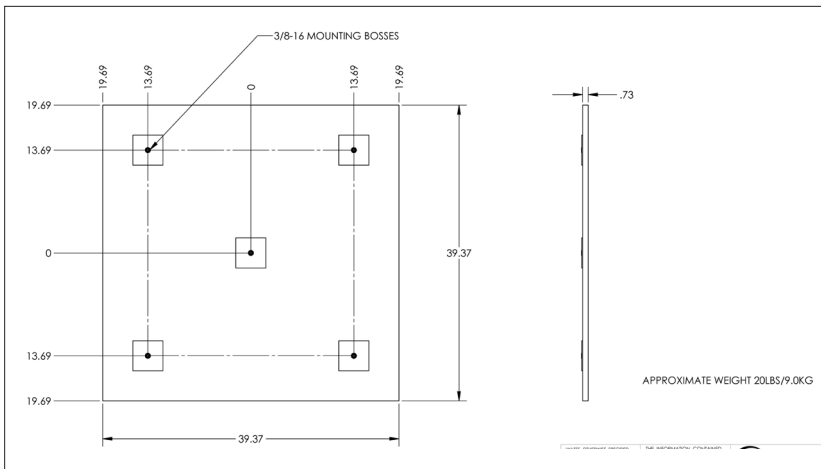

1.0 m x 1.0 m Informational Drawing

Permaflect® Targets Unframed With Mounting

MODEL	DESCRIPTION	PART NUMBER
PFT-05-05M-UF-WM	Permaflect 5% 0.5M x 0.5M Unframed w/mounting	AA-01391-005
PFT-05-12M24M-UF-WM	Permaflect 5% 1.2M x 2.4M Unframed w/mounting	AA-01394-005
PFT-05-15M-UF-WM	Permaflect 5% 1.5M x 1.5M Unframed w/mounting	AA-01393-005
PFT-05-1M-UF-WM	Permaflect 5% 1.0M x 1.0M Unframed w/mounting	AA-01392-005
PFT-10-05M-UF-WM	Permaflect 10% 0.5M x 0.5M Unframed w/mounting	AA-01391-010
PFT-10-12M24M-UF-WM	Permaflect 10% 1.2M x 2.4M Unframed w/mounting	AA-01394-010
PFT-10-15M-UF-WM	Permaflect 10% 1.5M x 1.5M Unframed w/mounting	AA-01393-010
PFT-10-1M-UF-WM	Permaflect 10% 1.0M x 1.0M Unframed w/mounting	AA-01392-010
PFT-18-05M-UF-WM	Permaflect 18% 0.5M x 0.5M Unframed w/mounting	AA-01391-018
PFT-18-12M24M-UF-WM	Permaflect 18% 1.2M x 2.4M Unframed w/mounting	AA-01394-018
PFT-18-15M-UF-WM	Permaflect 18% 1.5M x 1.5M Unframed w/mounting	AA-01393-018
PFT-18-1M-UF-WM	Permaflect 18% 1.0M x 1.0M Unframed w/mounting	AA-01392-018
PFT-50-05M-UF-WM	Permaflect 50% 0.5M x 0.5M Unframed w/mounting	AA-01391-050
PFT-50-12M24M-UF-WM	Permaflect 50% 1.2M x 2.4M Unframed w/mounting	AA-01394-050
PFT-50-15M-UF-WM	Permaflect 50% 1.5M x 1.5M Unframed w/mounting	AA-01393-050
PFT-50-1M-UF-WM	Permaflect 50% 1.0M x 1.0M Unframed w/mounting	AA-01392-050
PFT-80-05M-UF-WM	Permaflect 80% 0.5M x 0.5M Unframed w/mounting	AA-01391-080
PFT-80-12M24M-UF-WM	Permaflect 80% 1.2M x 2.4M Unframed w/mounting	AA-01394-080
PFT-80-15M-UF-WM	Permaflect 80% 1.5M x 1.5M Unframed w/mounting	AA-01393-080
PFT-80-1M-UF-WM	Permaflect 80% 1.0M x 1.0M Unframed w/mounting	AA-01392-080
PFT-94-05M-UF-WM	Permaflect 94% 0.5M x 0.5M Unframed w/mounting	AA-01391-094
PFT-94-12M24M-UF-WM	Permaflect 94% 1.2M x 2.4M Unframed w/mounting	AA-01394-094
PFT-94-15M-UF-WM	Permaflect 94% 1.5M x 1.5M Unframed w/mounting	AA-01393-094
PFT-94-1M-UF-WM	Permaflect 94% 1.0M x 1.0M Unframed w/mounting	AA-01392-094