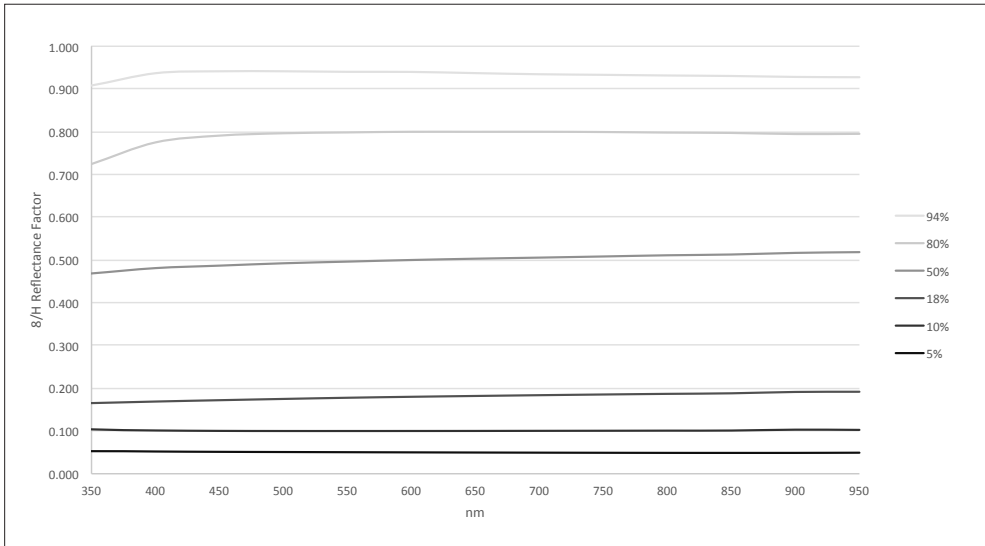

Permaflect® Diffuse Reflectance Targets

Highly durable, lightweight targets up to 125 x 245 cm

No other options compare

- Lightweight
- Uniform
- Tailorable
- Durable
- Easy to Clean

Ideal for these applications

If your grey target solutions do not meet these requirements, you need Permaflect.

Typical 8/H Reflectance Factors of Permaflect

Measurement Report Includes:

- Spectral reflectance from 350 nm to 1000 nm every 10 nm
- Reflectance map of target at 905 nm

Permaflect-X (%)	5%	10%	18%	50%	80%	94%
Variance from Average in absolute reflectance	+/-1% (3.5% - 6.5%)	+/-1% (8.5% - 11.5%)	+/-1% (16.5% - 19.5%)	+/-1.5% (48.0% - 52.0%)	+/-1% (78.5% - 81.5%)	+3%/ -0% (94.0% - 97.0%)
Typical Flatness: Peak to peak from 350 nm to 950 nm	0%	0%	3%	5%	8%	3%
Uniformity:						
0.5 m x 0.5 m at 600 nm	+/- 1%	+/- 1%	+/- 1%	+/- 1.5%	+/- 1%	+/- 1%
1.0 m x 1.0 m at 600 nm	+/- 1%	+/- 1%	+/- 1%	+/- 1.5%	+/- 1%	+/- 1%
1.5 m x 1.5 m at 600 nm	+/- 1%	+/- 1%	+/- 1%	+/- 1.5%	+/- 1%	+/- 1%
1.2 m x 2.4 m at 600 nm	+/- 1.5%	+/- 1.5%	+/- 1.5%	+/- 2.0%	+/- 1.5%	+/- 1.5%