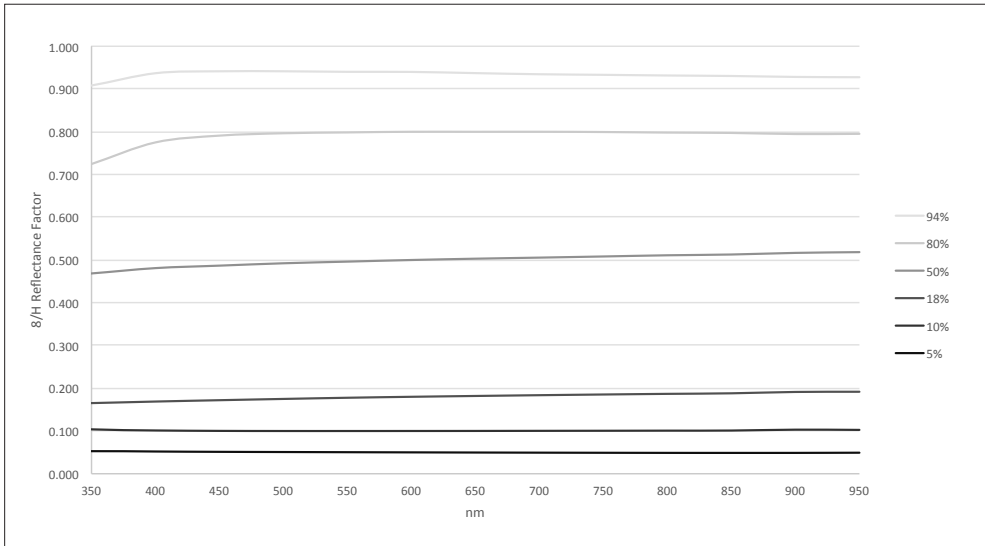

#### Ideal for these applications

- LiDAR
- Time of Flight
- Ground Truth
- Imager Calibration
- Sensor/Source Compensation
- Superior Alternative to Grey Paper

## Measurement Report Includes:

- Spectral reflectance from 350 nm to 1000 nm every 10 nm
- Reflectance map of target at 905 nm

Permaflect-X (%)	5%	10%	18%	50%	80%	94%
<b>Variance from Average in absolute reflectance</b>	+/-1% (3.5% - 6.5%)	+/-1% (8.5% - 11.5%)	+/-1% (16.5% - 19.5%)	+/-1.5% (48.0% - 52.0%)	+/-1% (78.5% - 81.5%)	+3%/ -0% (94.0% - 97.0%)
<b>Typical Flatness:</b> Peak to peak from 350 nm to 950 nm	0%	0%	3%	5%	8%	3%
<b>Uniformity:</b>						
0.5 m x 0.5 m at 600 nm	+/- 1%	+/- 1%	+/- 1%	+/- 1.5%	+/- 1%	+/- 1%
1.0 m x 1.0 m at 600 nm	+/- 1%	+/- 1%	+/- 1%	+/- 1.5%	+/- 1%	+/- 1%
1.5 m x 1.5 m at 600 nm	+/- 1%	+/- 1%	+/- 1%	+/- 1.5%	+/- 1%	+/- 1%
1.2 m x 2.4 m at 600 nm	+/- 1.5%	+/- 1.5%	+/- 1.5%	+/- 2.0%	+/- 1.5%	+/- 1.5%