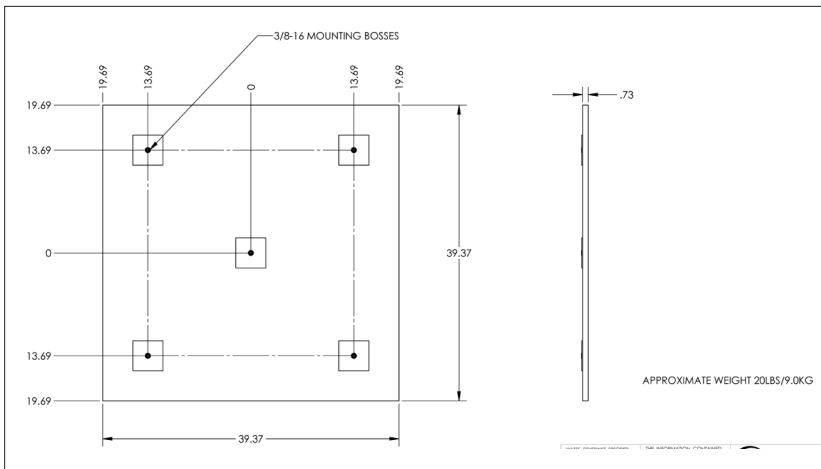

## Measurement Report Includes:

- Spectral reflectance from 350 nm to 1000 nm every 10 nm
- Reflectance map of target at 905 nm

Permaflect-X (%)	5%	10%	18%	50%	80%	94%
<b>Variance from Average in absolute reflectance</b>	+/-1% (3.5% - 6.5%)	+/-1% (8.5% - 11.5%)	+/-1% (16.5% - 19.5%)	+/-1.5% (48.0% - 52.0%)	+/-1% (78.5% - 81.5%)	+3%/ -0% (94.0% - 97.0%)
<b>Typical Flatness:</b> Peak to peak from 350 nm to 950 nm	0%	0%	3%	5%	8%	3%
<b>Uniformity:</b>						
0.5 m x 0.5 m at 600 nm	+/- 1%	+/- 1%	+/- 1%	+/- 1.5%	+/- 1%	+/- 1%
1.0 m x 1.0 m at 600 nm	+/- 1%	+/- 1%	+/- 1%	+/- 1.5%	+/- 1%	+/- 1%
1.5 m x 1.5 m at 600 nm	+/- 1%	+/- 1%	+/- 1%	+/- 1.5%	+/- 1%	+/- 1%
1.2 m x 2.4 m at 600 nm	+/- 1.5%	+/- 1.5%	+/- 1.5%	+/- 2.0%	+/- 1.5%	+/- 1.5%

## 1.0 m x 1.0 m Informational Drawing