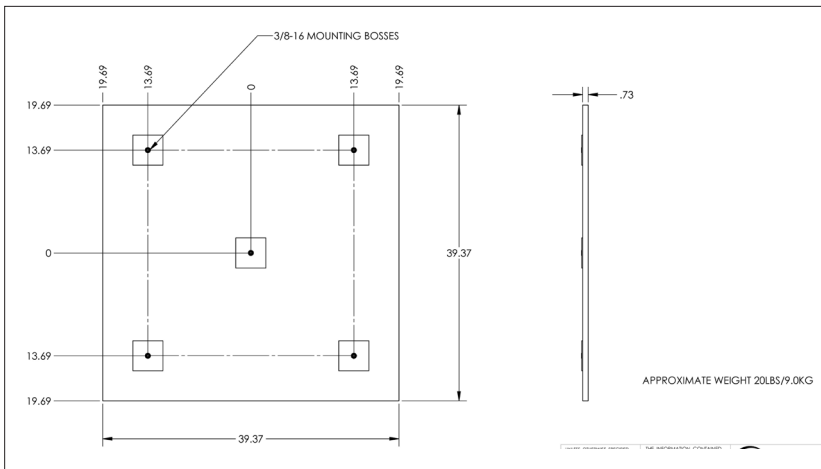

1.0 m x 1.0 m Informational Drawing