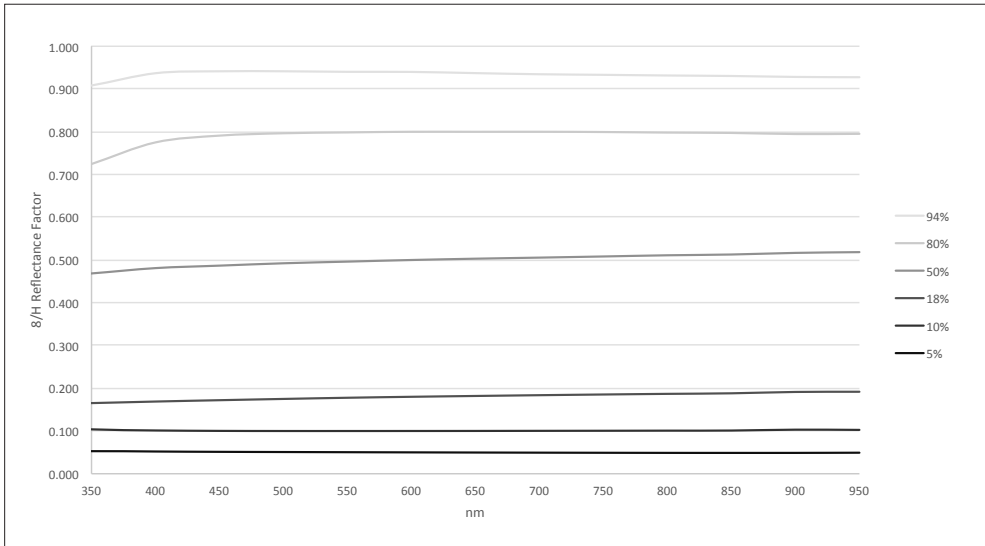

Permaflect[®] Diffuse Reflectance Targets

Highly durable, lightweight targets up to 125 x 245 cm

No other options compare

- Lightweight
- Uniform
- Tailorable
- Durable
- Easy to Clean

Ideal for these applications

If your grey target solutions do not meet these requirements, you need Permaflect.

Typical 8/H Reflectance Factors of Permaflect

Measurement report includes:

- Spectral reflectance from 350 nm to 1000 nm every 10 nm
- Reflectance map of target at 905 nm

Permaflect-X (%)	5%	10%	18%	50%	80%	94%
Variance from Average in absolute reflectance	+/-1% (3.5% - 6.5%)	+/-1% (8.5% - 11.5%)	+/-1% (16.5% - 19.5%)	+/-1.5% (48.0% - 52.0%)	+/-1% (78.5% - 81.5%)	+3%/ -0% (94.0% - 97.0%)
Typical Flatness: Peak to peak from 350 nm to 950 nm	0%	0%	3%	5%	8%	3%
Uniformity:						
0.5 m x 0.5 m at 600 nm	+/- 1%	+/- 1%	+/- 1%	+/- 1.5%	+/- 1%	+/- 1%
1.0 m x 1.0 m at 600 nm	+/- 1%	+/- 1%	+/- 1%	+/- 1.5%	+/- 1%	+/- 1%
1.5 m x 1.5 m at 600 nm	+/- 1%	+/- 1%	+/- 1%	+/- 1.5%	+/- 1%	+/- 1%
1.2 m x 2.4 m at 600 nm	+/- 1.5%	+/- 1.5%	+/- 1.5%	+/- 2.0%	+/- 1.5%	+/- 1.5%